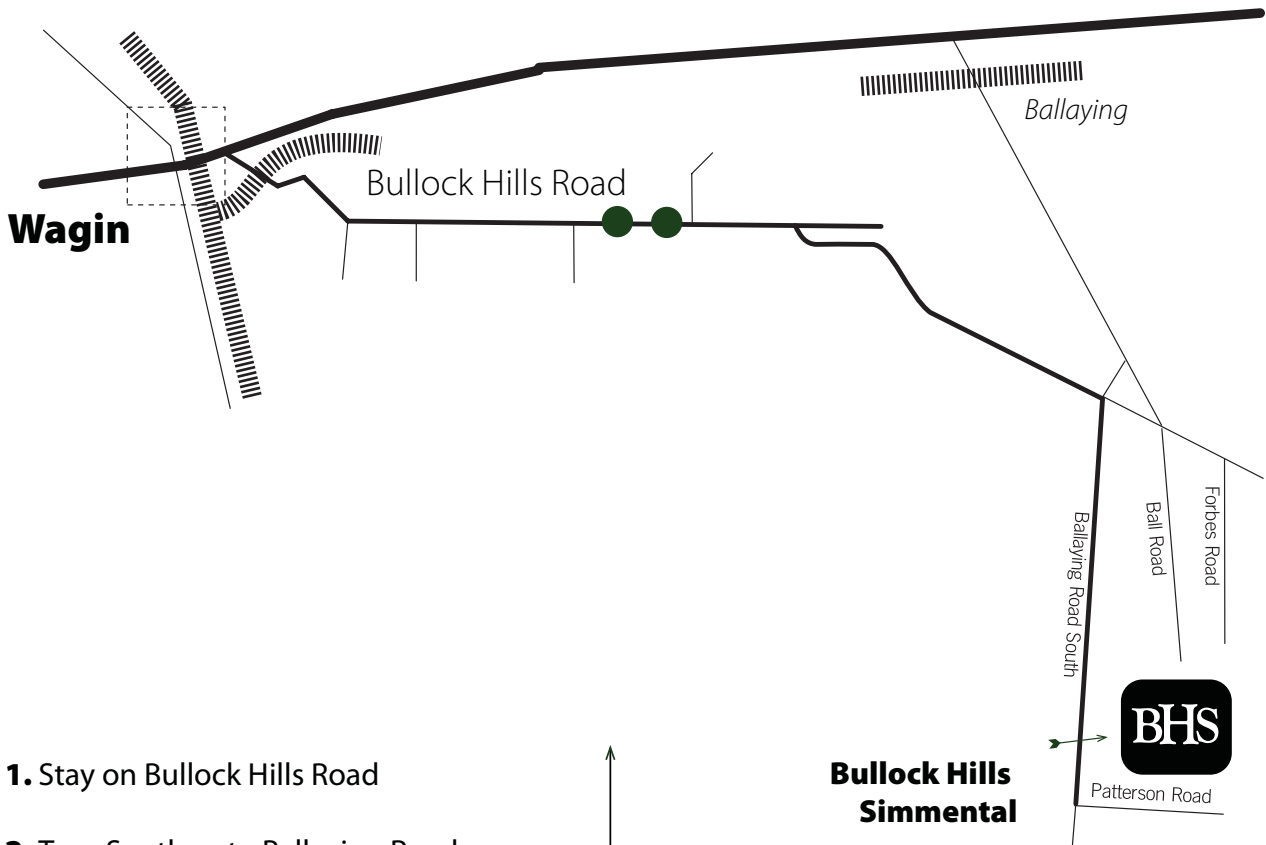

PHONE 9822 8042
FAX 9822 8043
ADDRESS PO Box 77
Katanning WA 6317

MOBILE 1 0427 228 042
MOBILE 2 0427 228 043

WEBSITE www.bullockhills.com
EMAIL info@bullockhills.com

➤➤➤➤➤➤➤➤➤➤
Dumbleyung [East]

1. Stay on Bullock Hills Road
2. Turn South onto Ballaying Road South for about eight (8) kilometres.

It is about 30 kilometres from Wagin to Bullock Hills Simmental.